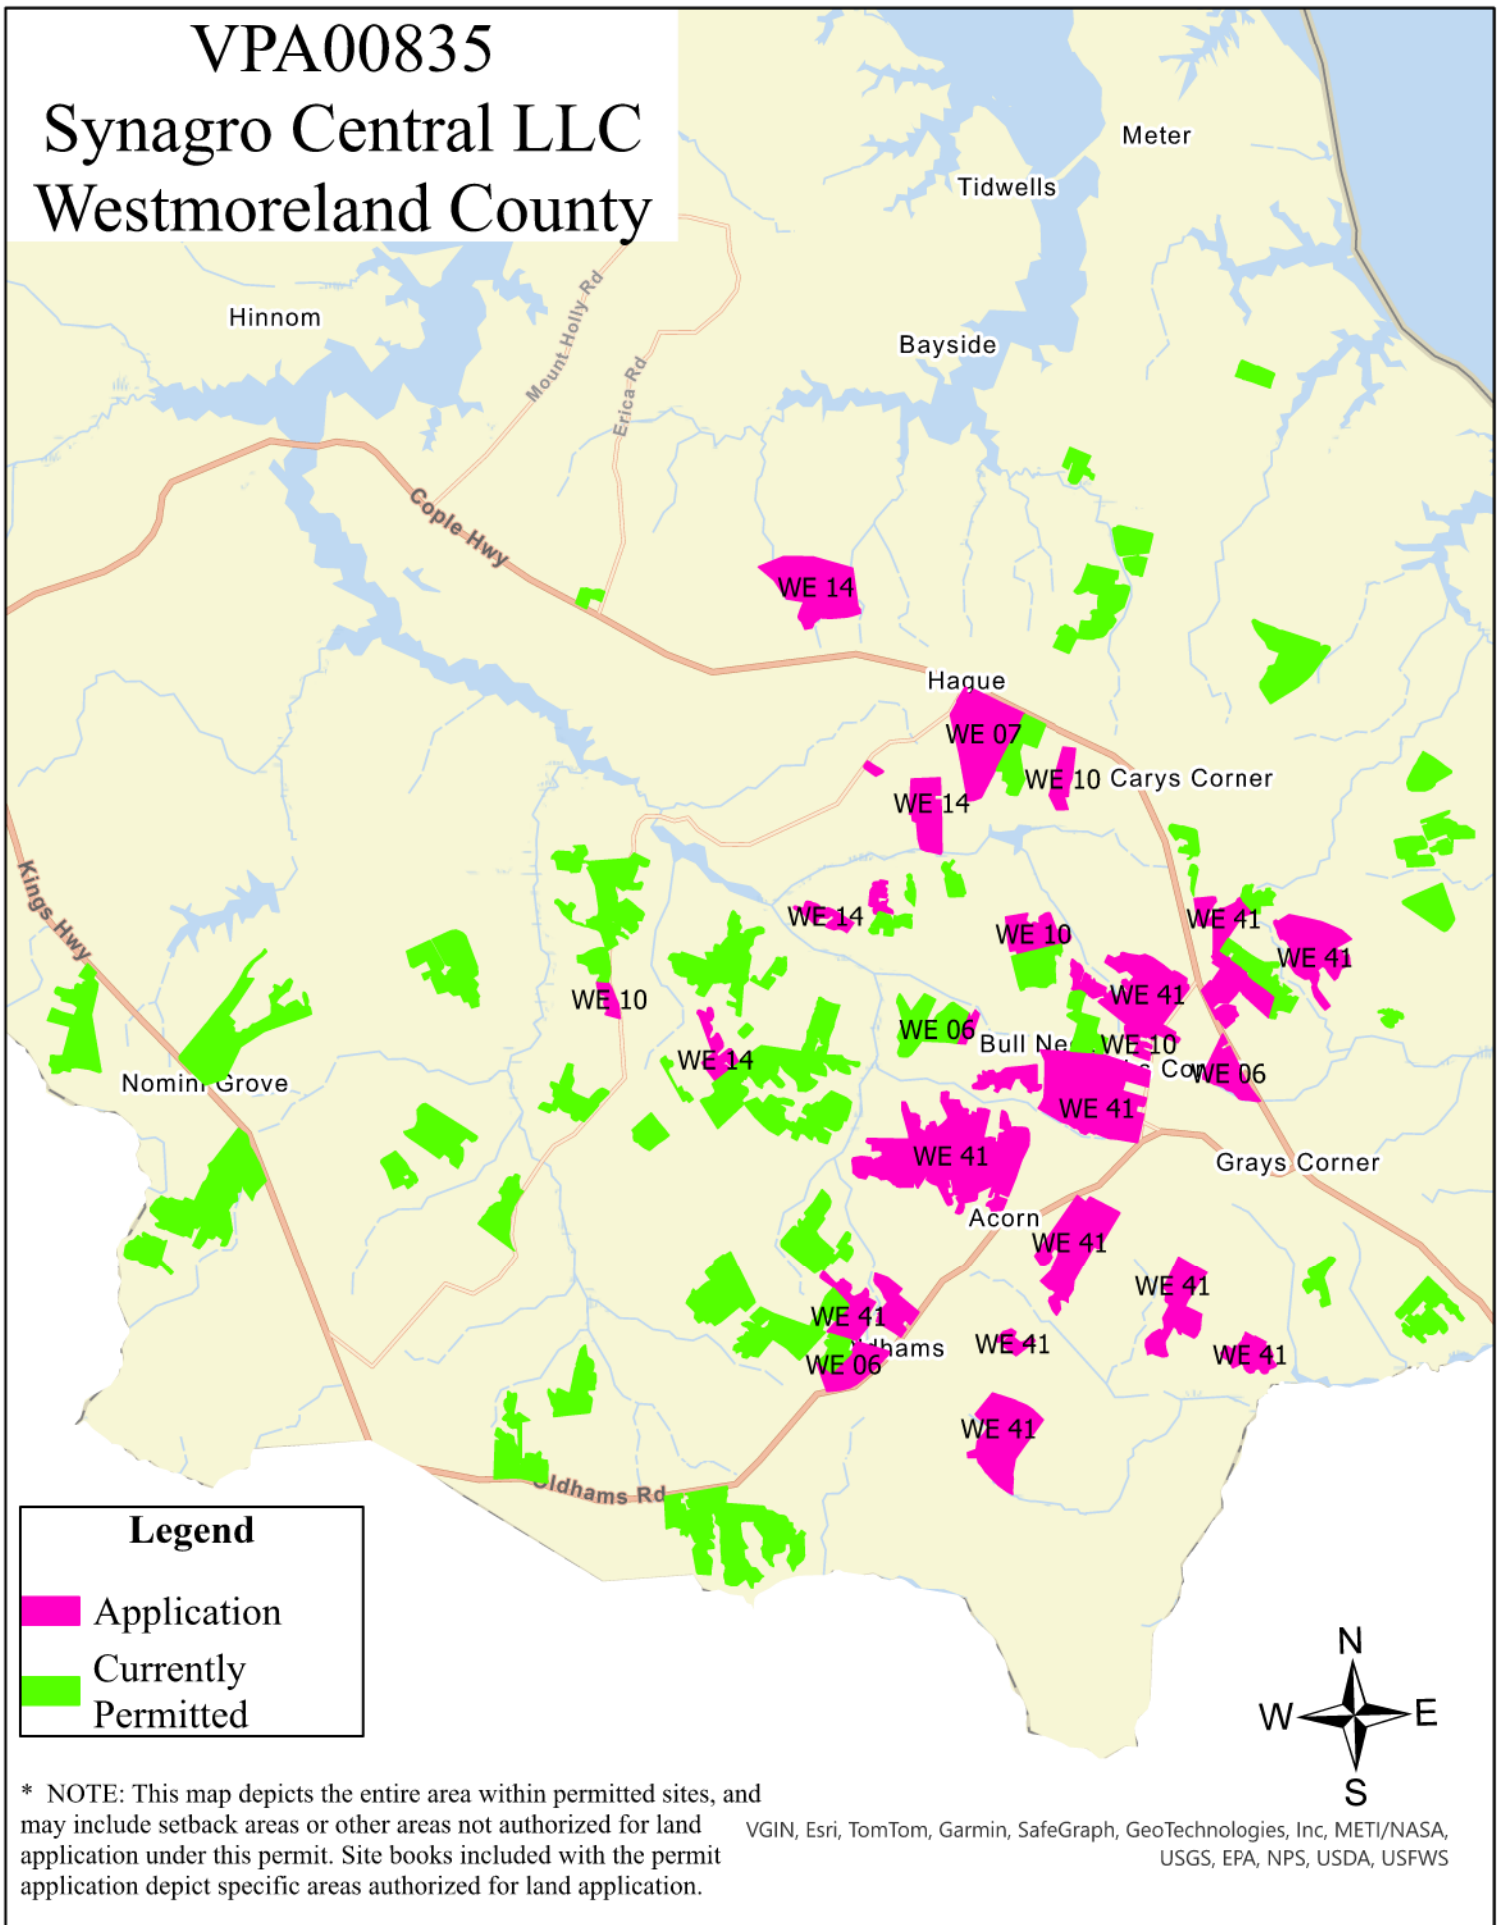

VPA00835

# Synagro Central LLC Westmoreland County

0 1 2 4 6 8 Miles