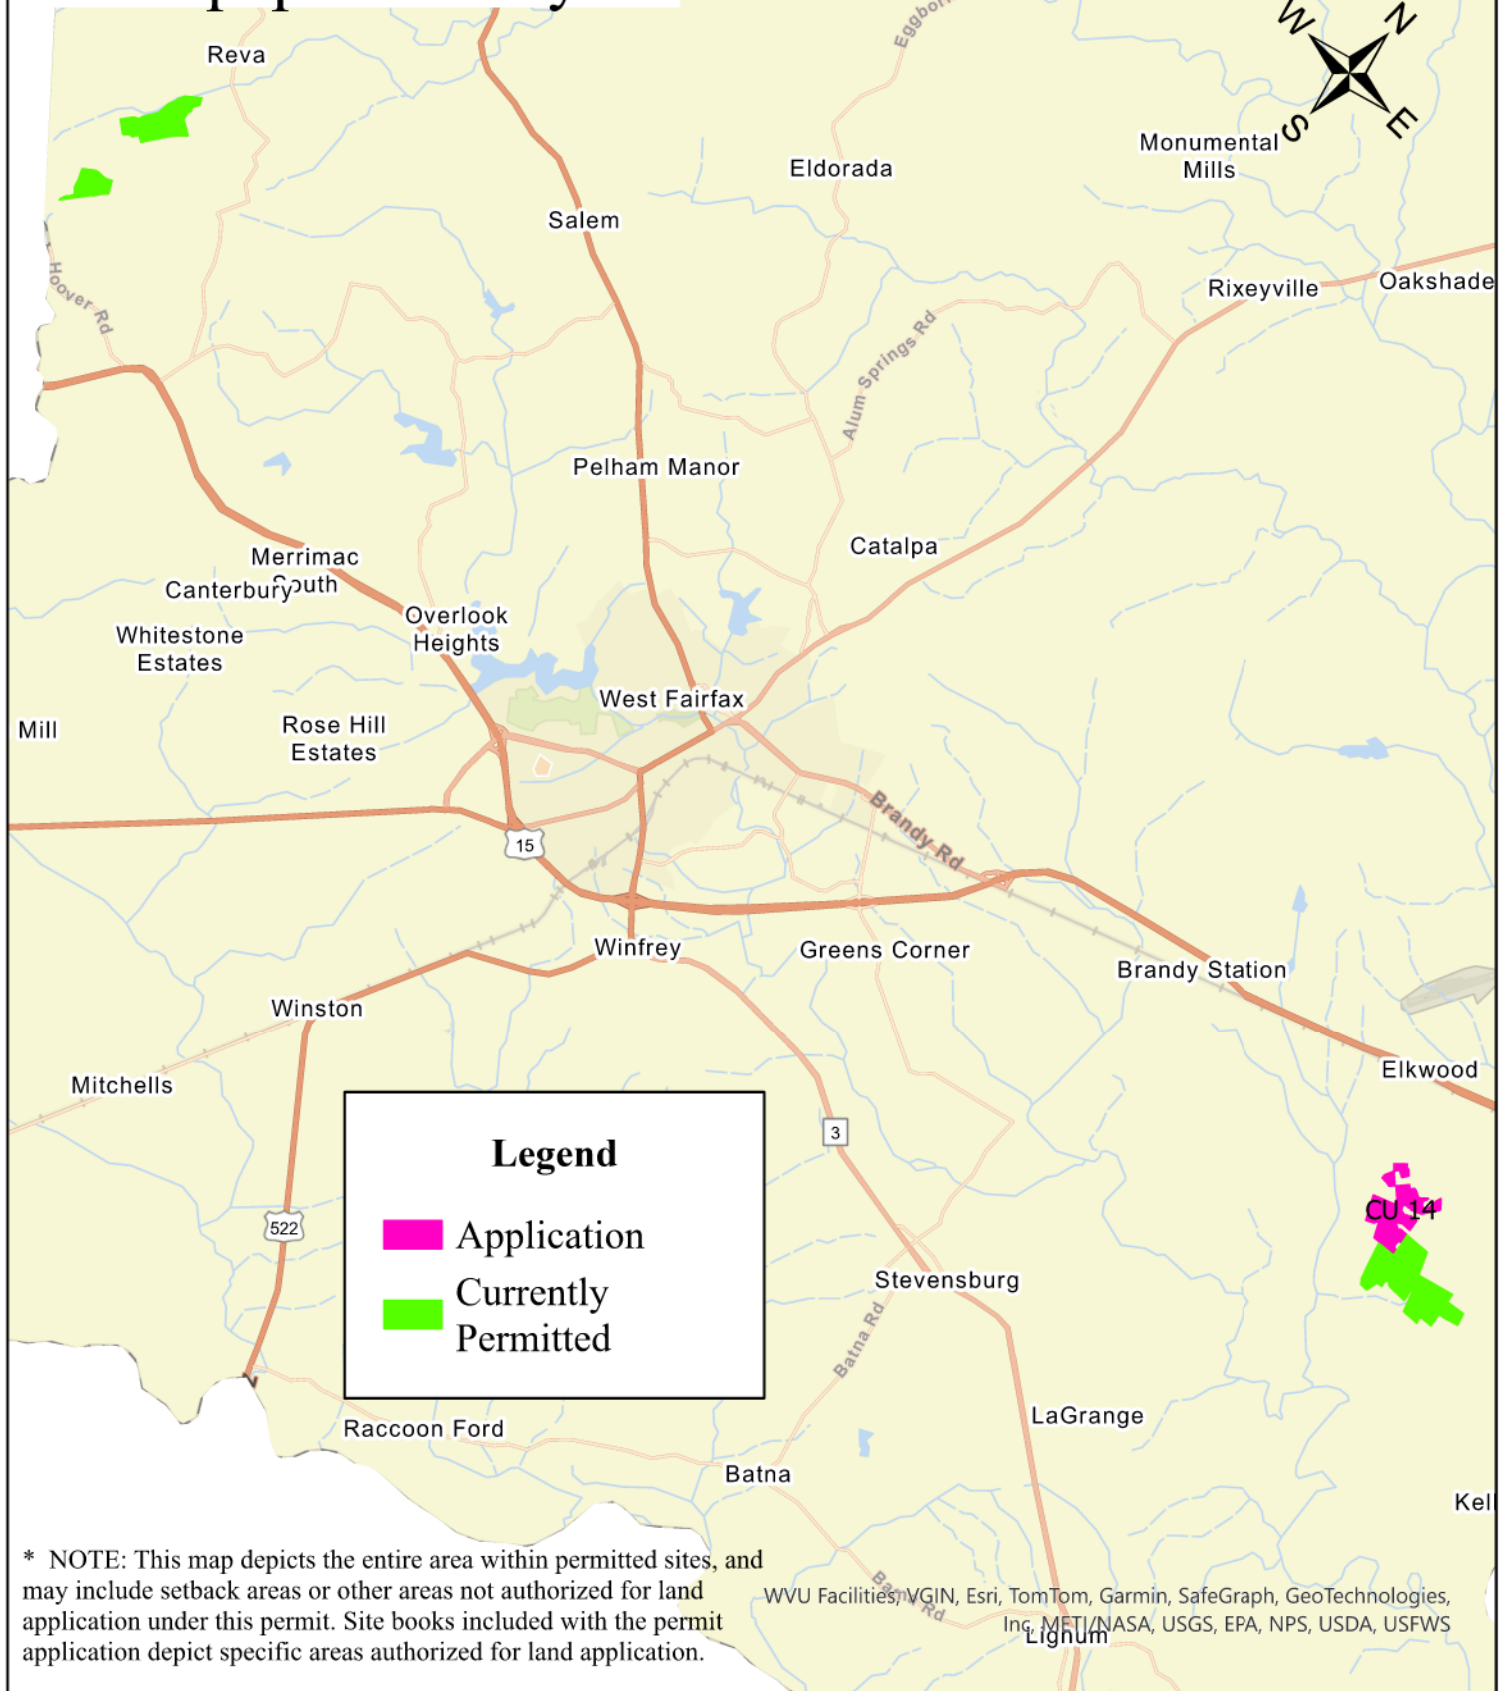

VPA00067

Synagro Central LLC Culpeper County

* NOTE: This map depicts the entire area within permitted sites, and may include setback areas or other areas not authorized for land application under this permit. Site books included with the permit application depict specific areas authorized for land application.

WVU Facilities, VGIN, Esri, TomTom, Garmin, SafeGraph, GeoTechnologies, Inc, METI/NASA, USGS, EPA, NPS, USDA, USFWS